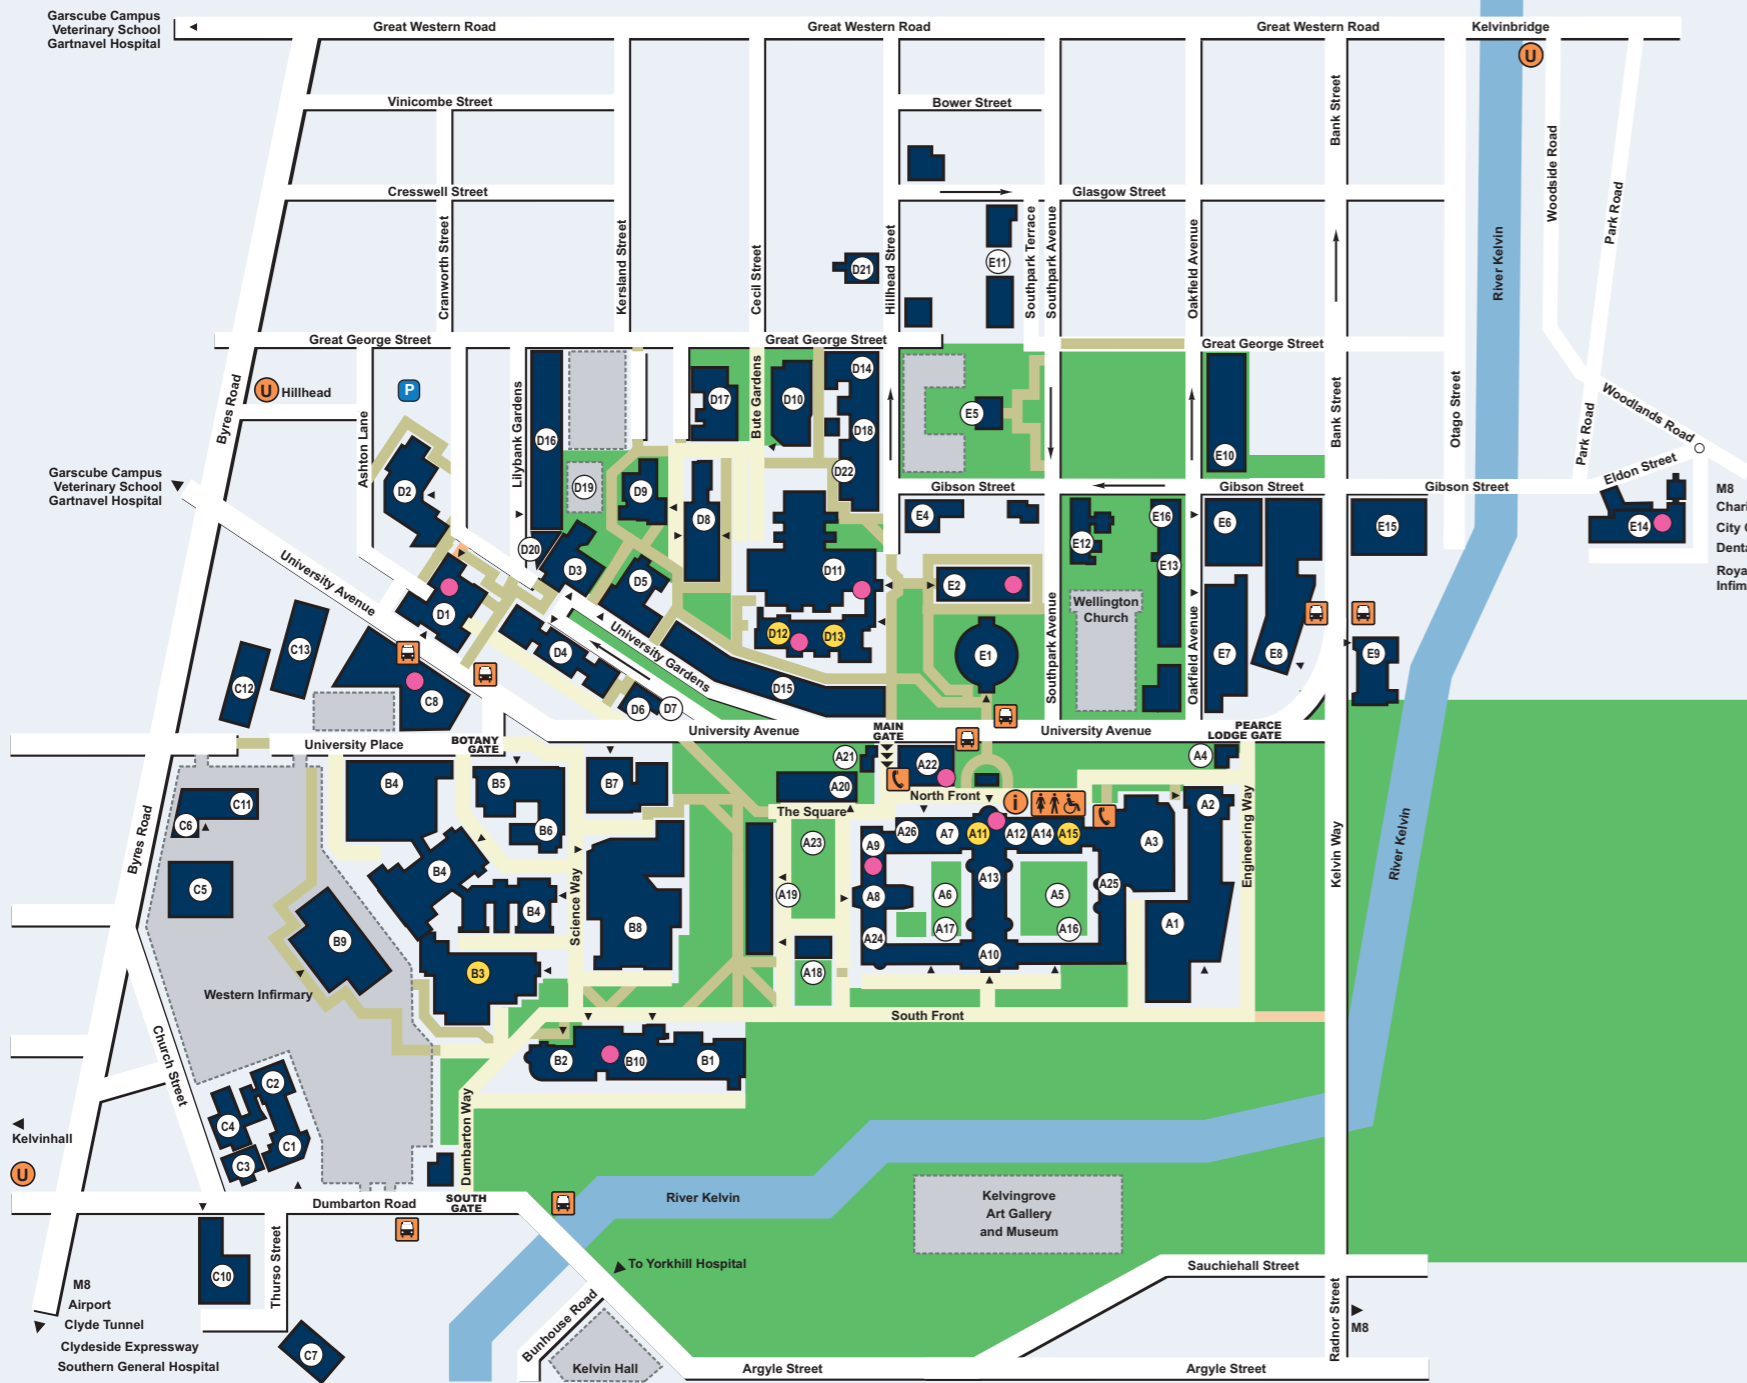

Visitor attractions and buildings opened to the public

-  Footpaths
-  Bus Stop
-  Car Parking
-  One Way Traffic
-  Catering Facilities
-  Underground
-  Information
-  Telephones
-  Toilets
-  Visitor Centre
-  Hunterian Museum
-  Hunterian Art Gallery
-  The Mackintosh House
-  Zoology Museum